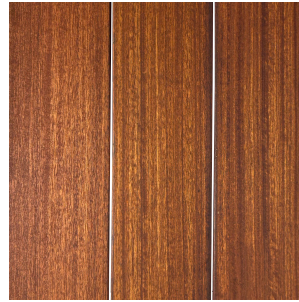

HORIZONS

ARCADIA

DECKING & CLADDING STABILIZED TO LAST

Decking is the toughest job you could ask a wooden board to do. Between foot traffic, harsh weather, and the changing seasons and moisture levels, you must start with the right species, but why stop there?

Enhance the natural beauty of the wood and protect your investment for years to come with Horizons. We've added a stabilizing finish with a touch of pigment which prevents end checking and warping along with premature weathering. The added pigment heightens the saturation of the natural colors and with proper maintenance, helps to protect that beauty for the long term.

While primarily a decking line, Horizons products are perfect for cladding, too, as well as many other exterior applications. Let's discuss how Horizons will best fit into your next project. Reach out to request a quote or sample via our website!

ALPHA
BY J. GIBSON McILVAIN CO.
The A-List Finished Wood Products

J. Gibson McIlvain Co.
FINE IMPORTED & DOMESTIC WOOD PRODUCTS

www.mcilvain.com/alpha-horizons