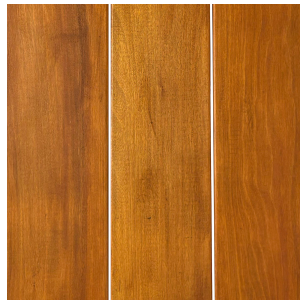

HORIZONS

PEMAQUID

SANIBEL

ARCADIA

KONA

MONTEREY

KIAWAH

KITTY HAWK

Enhance the natural beauty of the wood and protect your investment for years to come with Horizons. We've added a stabilizing finish with a touch of pigment which prevents end checking and warping along with premature weathering. The added pigment heightens the saturation of the natural colors and with proper maintenance, helps to protect that beauty for the long term.