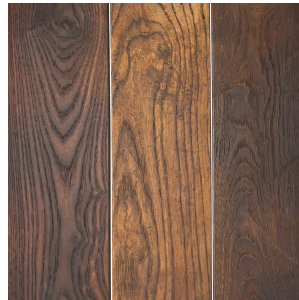

HORIZONS

KIAWAH

DECKING & CLADDING STABILIZED TO LAST

Decking is the toughest job you could ask a wooden board to do. Between foot traffic, harsh weather, and the changing seasons and moisture levels, you must start with the right species, but why stop there?

Enhance the natural beauty of the wood and protect your investment for years to come with Horizons. We've added a stabilizing finish with a touch of pigment which prevents end checking and warping along with premature weathering. The added pigment heightens the saturation of the natural colors and with proper maintenance, helps to protect that beauty for the long term.

While primarily a decking line, Horizons products are perfect for cladding, too, as well as many other exterior applications. Let's discuss how Horizons will best fit into your next project. Reach out to request a quote or sample via our website!

ALPHA
BY J. GIBSON McILVAIN CO.
The A-List Finished Wood Products

J. Gibson McIlvain Co.
FINE IMPORTED & DOMESTIC WOOD PRODUCTS

www.mcilvain.com/alpha-horizons